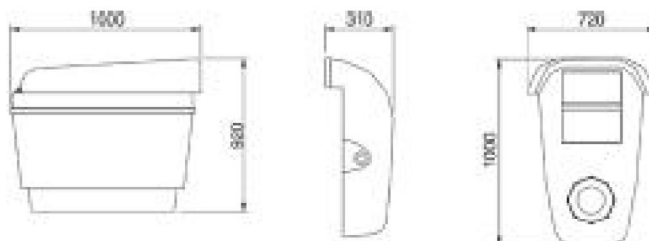

RETRO-FIT FILTER COMBINATION UNITS
Mini Combo Basic

Made of heat-moulded ABS, and high quality acrylic finish with advanced design. Includes a 3/4 HP pump, a 500 mm sand filter with multiport valve and control box. It also includes water discharge nozzle and drainage plug. This arrangement allows it to be adapted to any pool basin with a wall thickness between 180 and 300 mm. It can also be installed as a split system, using 25900 adapter unit, and placing the filtration section away from the pool in a convenient place but not more than 3.5 m away.

Code	Standard Packing	Standard Weight Kg	Standard Volume m ³
22439	1	95	1.460

Mini Combo with lighting system

The same features as the Basic Mini Combo but also includes a 100 W, 12 V underwater light with transformer.

Code	Standard Packing	Standard Weight Kg	Standard Volume m ³
22440	1	95	1.460

Streamlined covers for Mini-Combo

Includes front covers and cover for filtration unit.

Code	Standard Packing	Standard Weight Kg	Standard Volume m ³
25900 	1	1	0.062