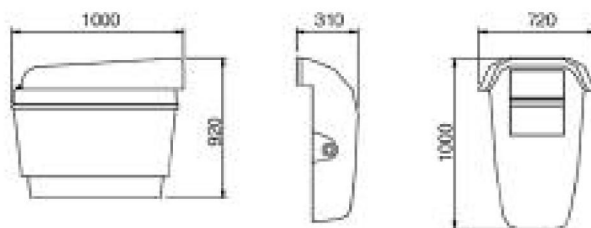

RETRO-FIT FILTER COMBINATION UNITS
Mini Combo Basic

Made of heat-moulded ABS, and high quality acrylic finish with advanced design. Includes a 3/4 HP pump, a 500 mm sand filter with multiport valve and control box. It also includes water discharge nozzle and drainage plug. This arrangement allows it to be adapted to any pool basin with a wall thickness between 180 and 300 mm. It can also be installed as a split system, using 25900 adapter unit, and placing the filtration section away from the pool in a convenient place but not more than 3.5 m away.

Code	Standard Packing	Standard Weight Kg	Standard Volume m ³
22439	1	95	1.460

Mini Combo with lighting system

The same features as the Basic Mini Combo but also includes a 100 W, 12 V underwater light with transformer.

Code	Standard Packing	Standard Weight Kg	Standard Volume m ³
22440	1	95	1.460

Streamlined covers for Mini-Combo

Includes front covers and cover for filtration unit.

Code	Standard Packing	Standard Weight Kg	Standard Volume m ³
25900 	1	1	0.062